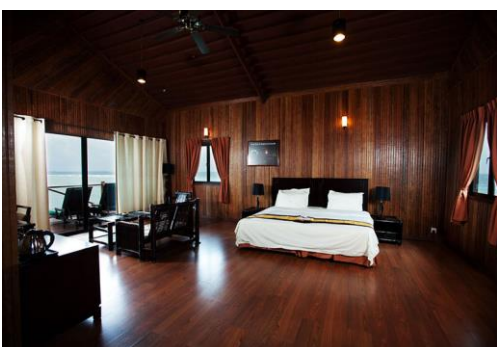

WATER VILLA